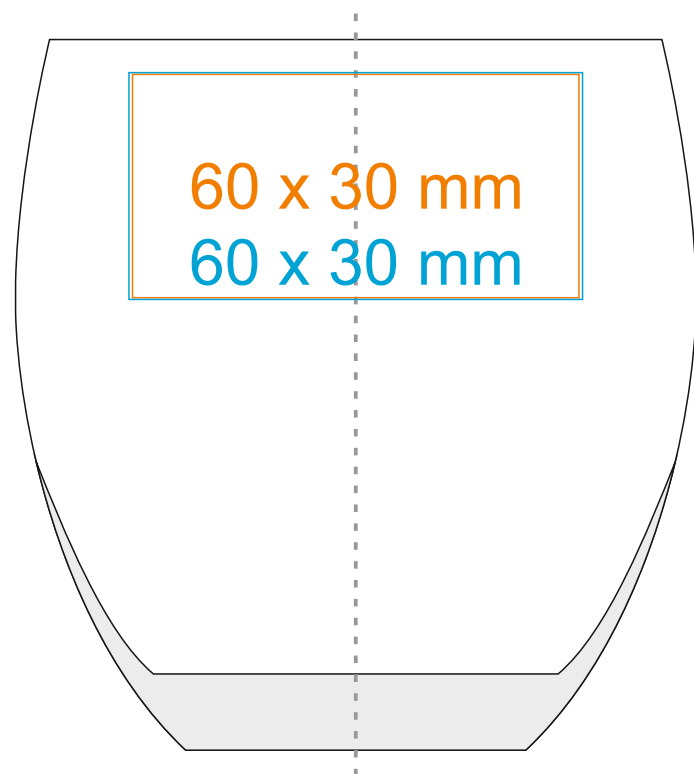

G_532 Elsa

350 ml / h: 94 mm / Ø 81 mm

*In the case of projects for transfer print running outside of the standard print area, please contact our sales department.

[How to prepare print material](#)

meaning