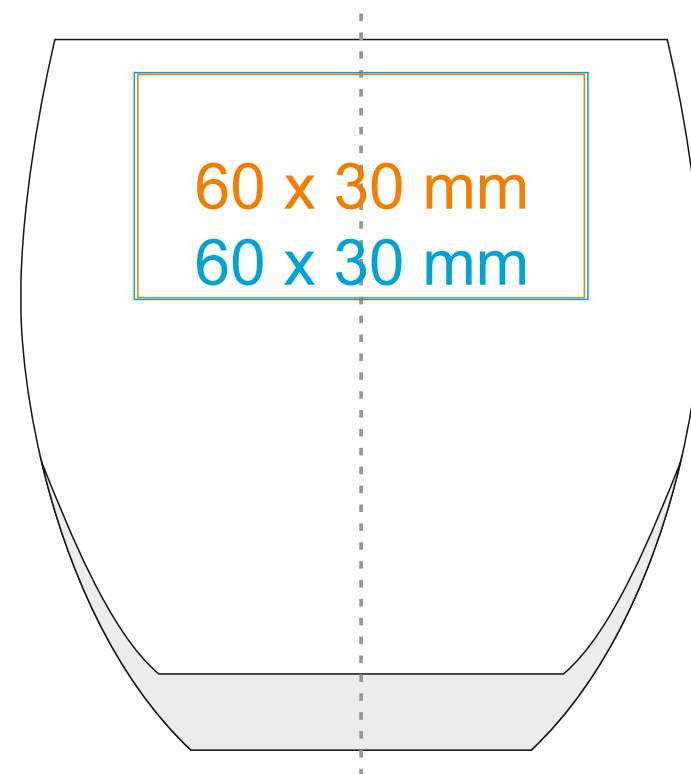

G_532 Elsa

350 ml / h: 94 mm / Ø 81 mm

*In the case of projects for transfer print running outside of the standard print area, please contact our sales department.

[How to prepare print material](#)

meaning