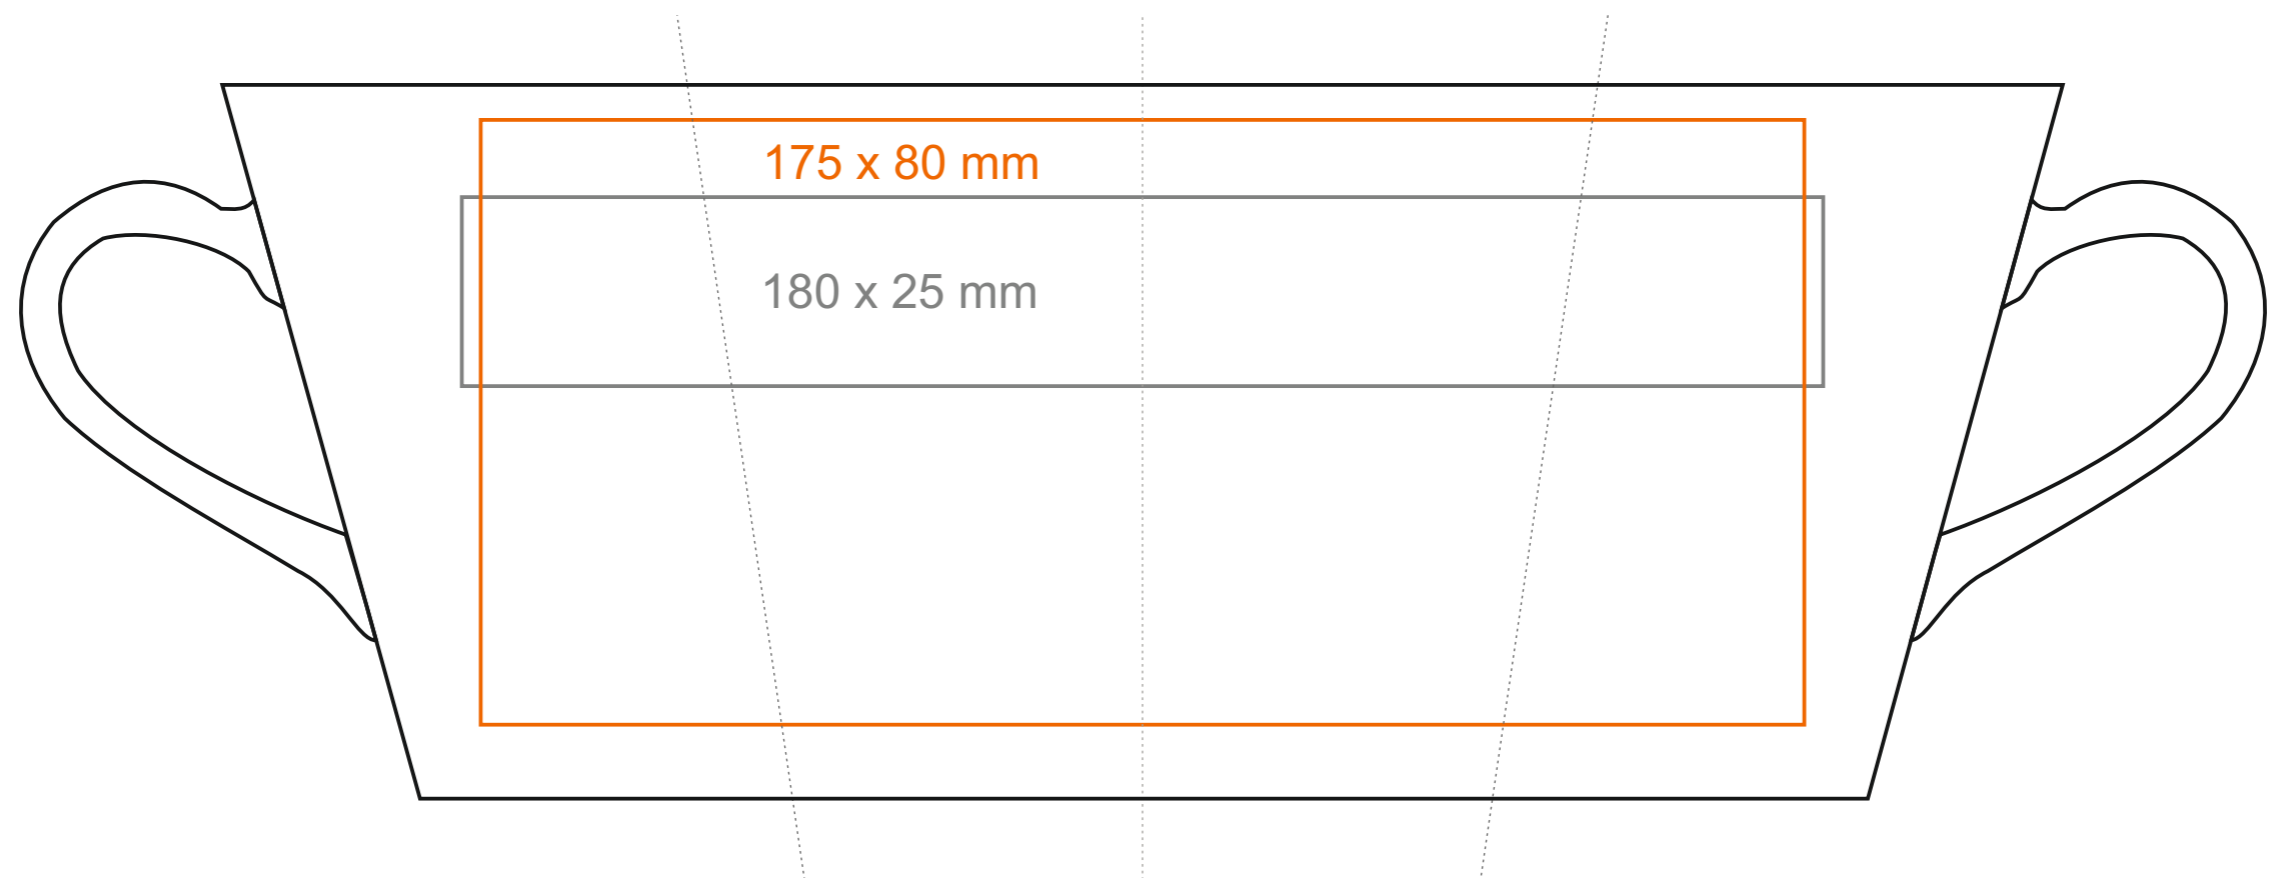

M_026 Opty

250 ml / h: 95 mm / Ø 82 mm

Imprint on the handle
 Imprint on the inside
 Imprint on the bottom outside

- 50 x 20 mm
- Ø 30 mm
- Ø 35 mm

*In the case of projects for transfer print running outside of the standard print area, please contact our sales department.

[How to prepare print material](#)

meaning

- Transfer Print
- Sensitive Touch
- Direct Print