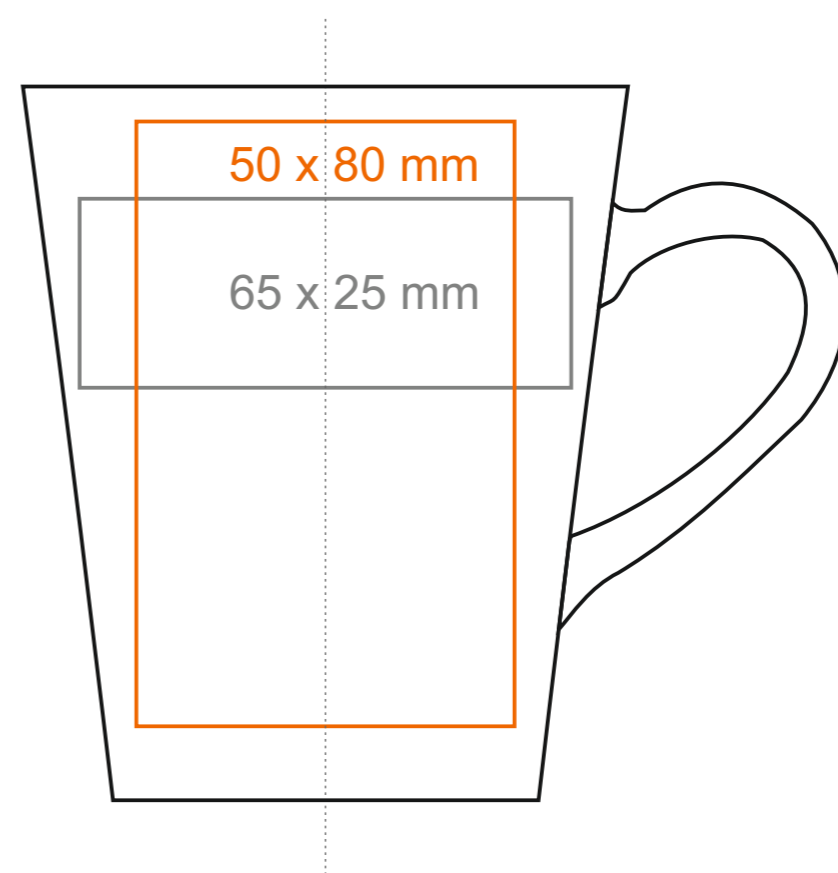

M_026 Opty

250 ml / h: 95 mm / Ø 82 mm

Imprint on the handle
 Imprint on the inside
 Imprint on the bottom outside

- 50 x 20 mm
- Ø 30 mm
- Ø 35 mm

*In the case of projects for transfer print running outside of the standard print area, please contact our sales department.