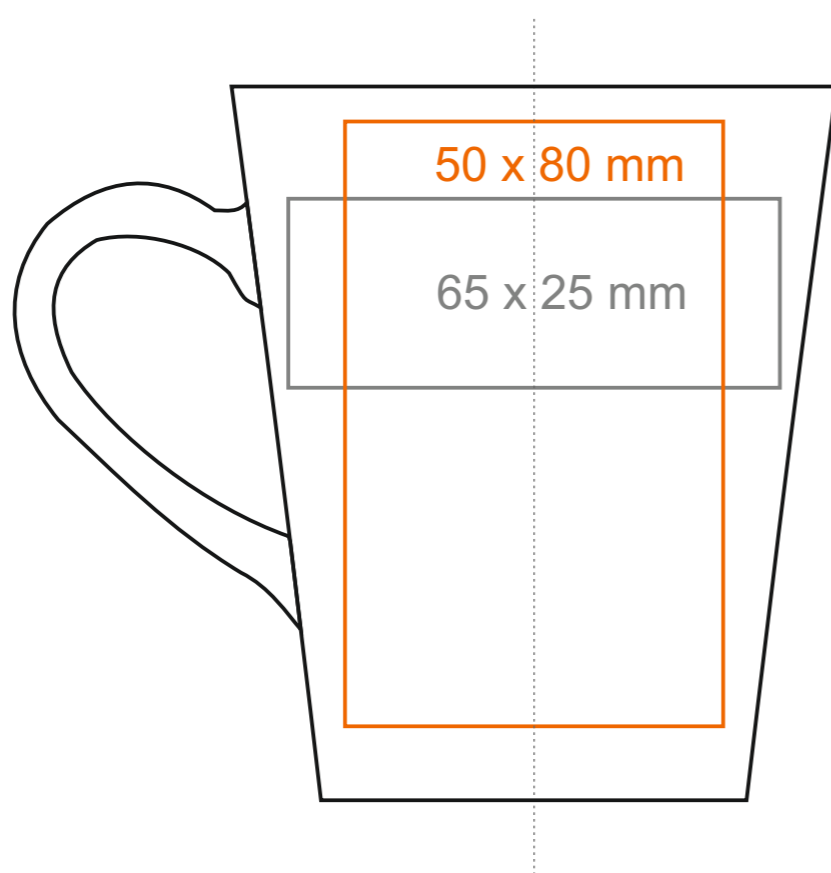

M_026 Opty

250 ml / h: 95 mm / Ø 82 mm

Imprint on the handle
 Imprint on the inside
 Imprint on the bottom outside

- 50 x 20 mm
- Ø 30 mm
- Ø 35 mm

*In the case of projects for transfer print running outside of the standard print area, please contact our sales department.

[How to prepare print material](#)

meaning

- Transfer Print
- Sensitive Touch
- Direct Print