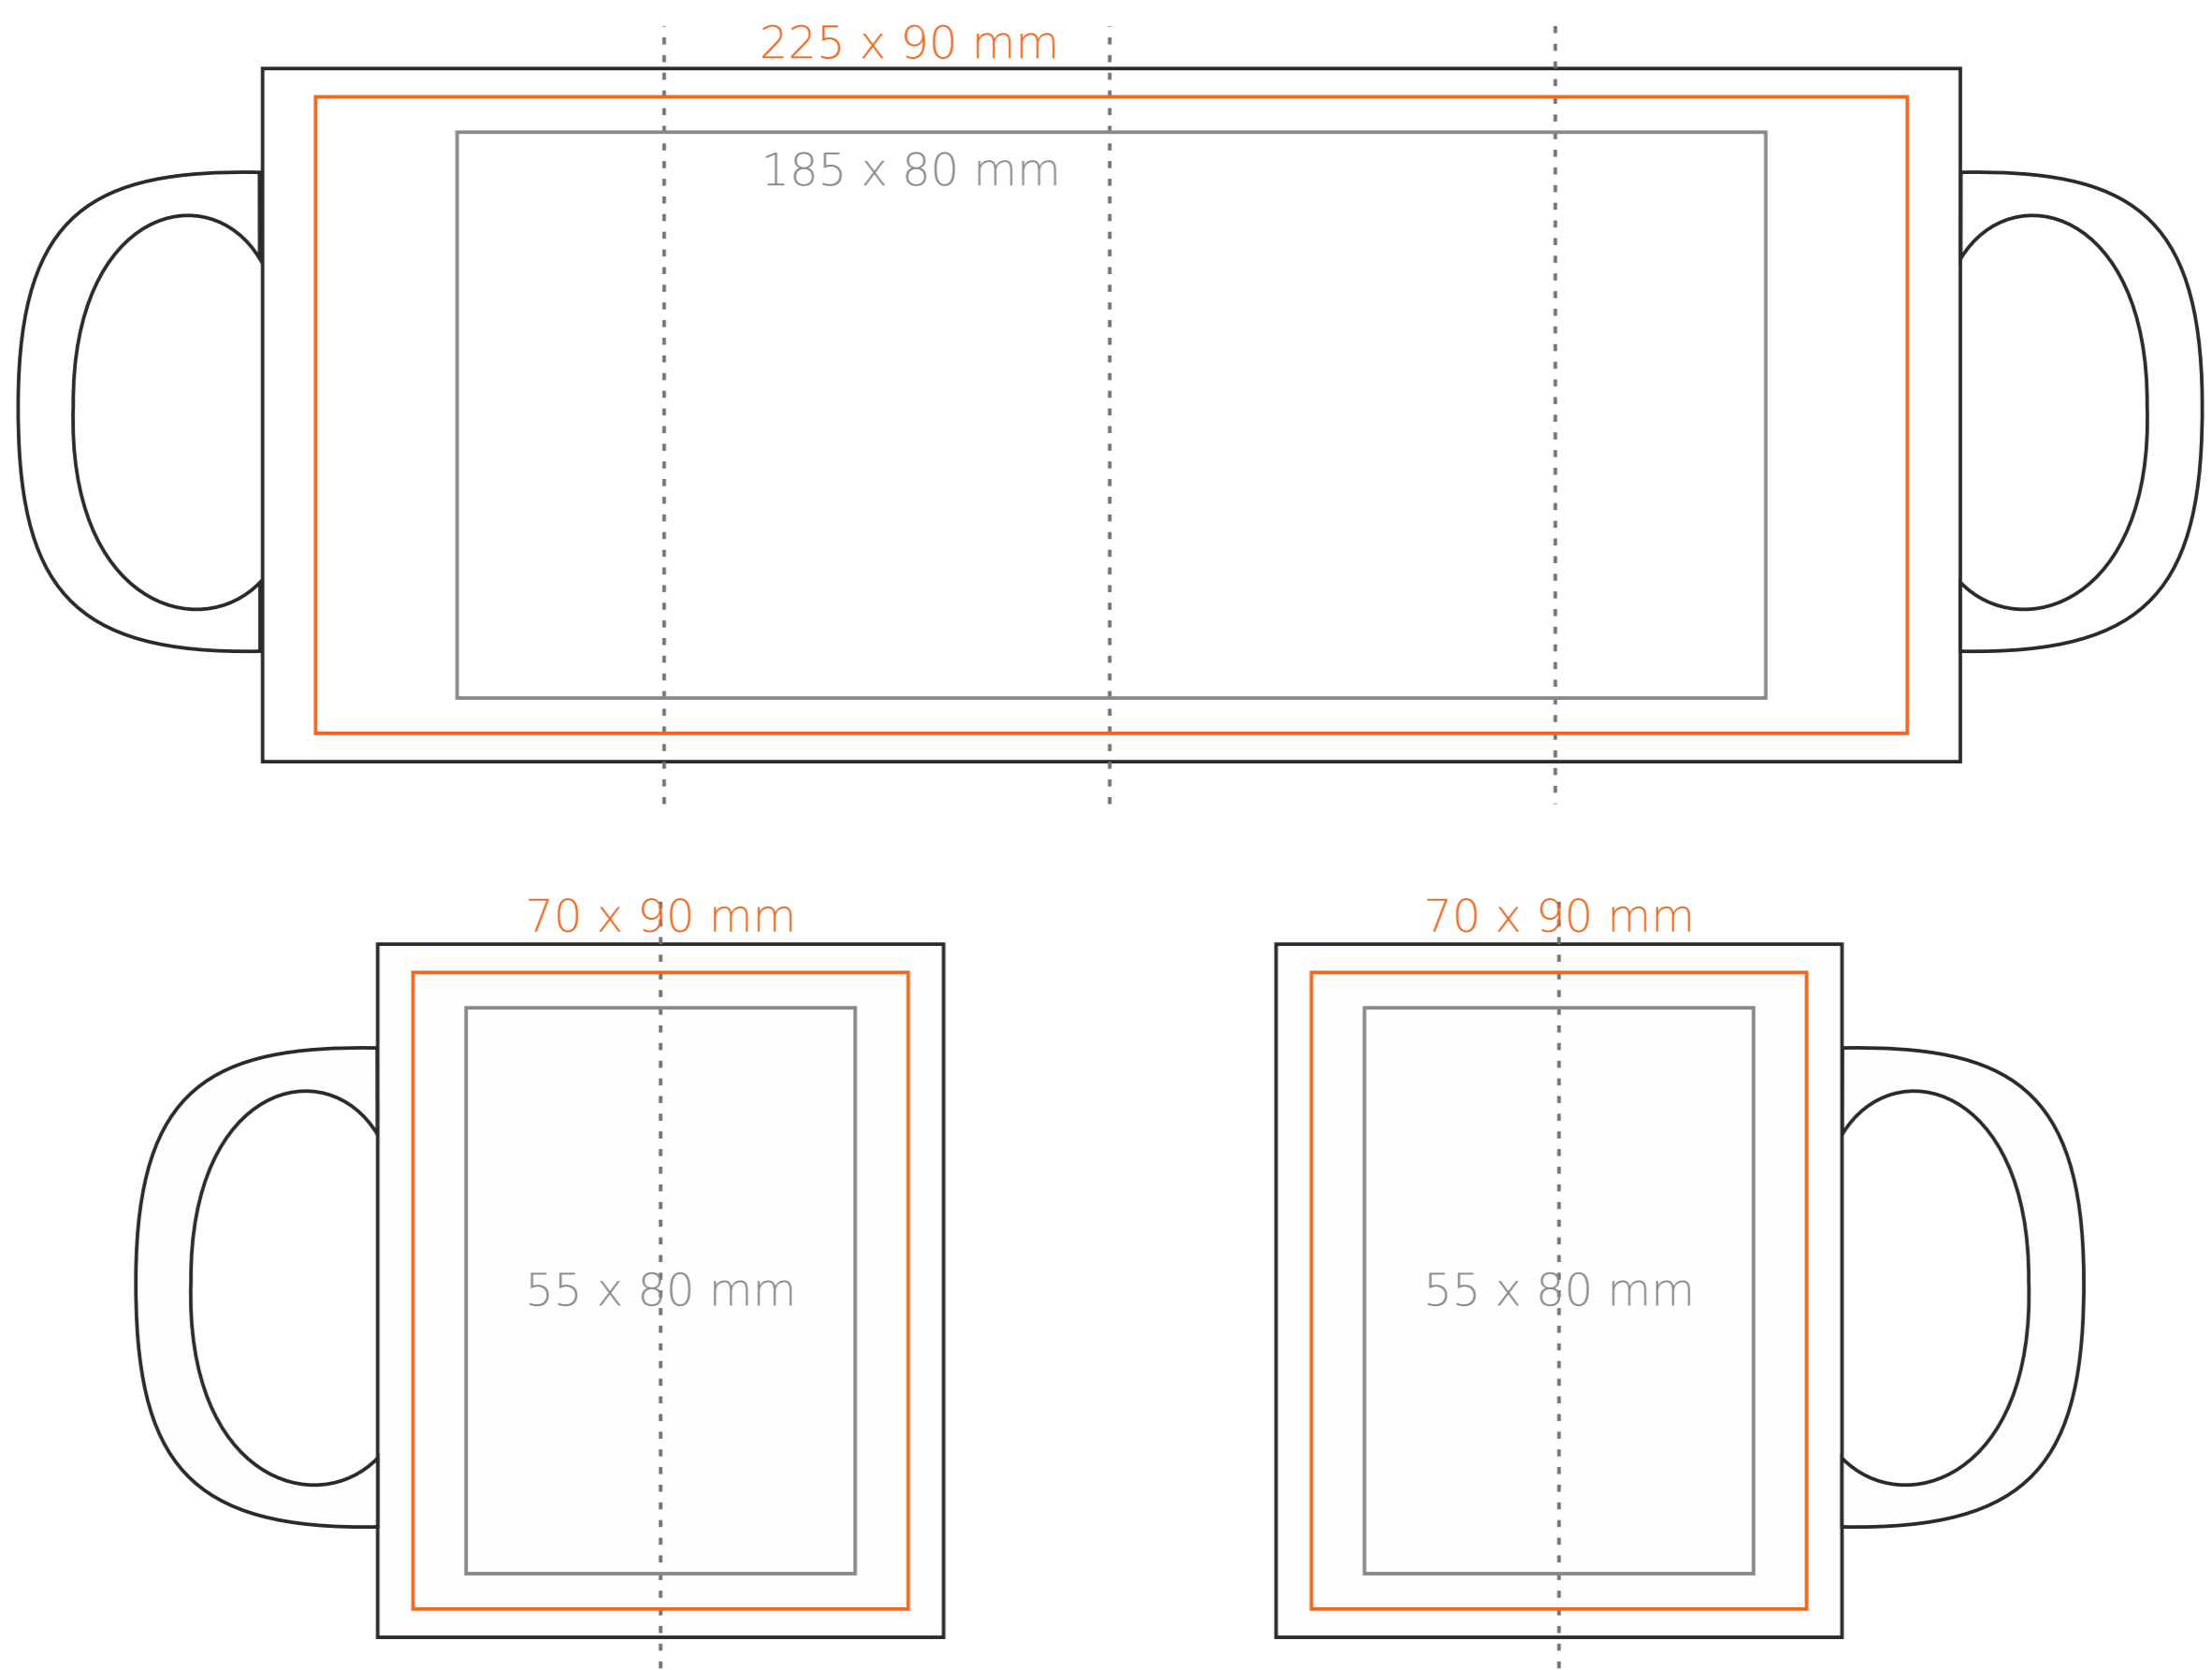

M/029 **Cezar**

330 ml / h: 98 mm / Ø 82 mm

Imprint on the handle	- 50 x 10 mm
Imprint on the inside	- 40 x 20 mm
Imprint on the bottom inside	- Ø 30 mm
Imprint on the bottom outside	- Ø 55 mm

*In the case of projects for transfer print running outside of the standard print area, please contact our sales department.

[How to prepare print material](#)

meaning

- Transfer Print
- Sensitive Touch
- Direct Print