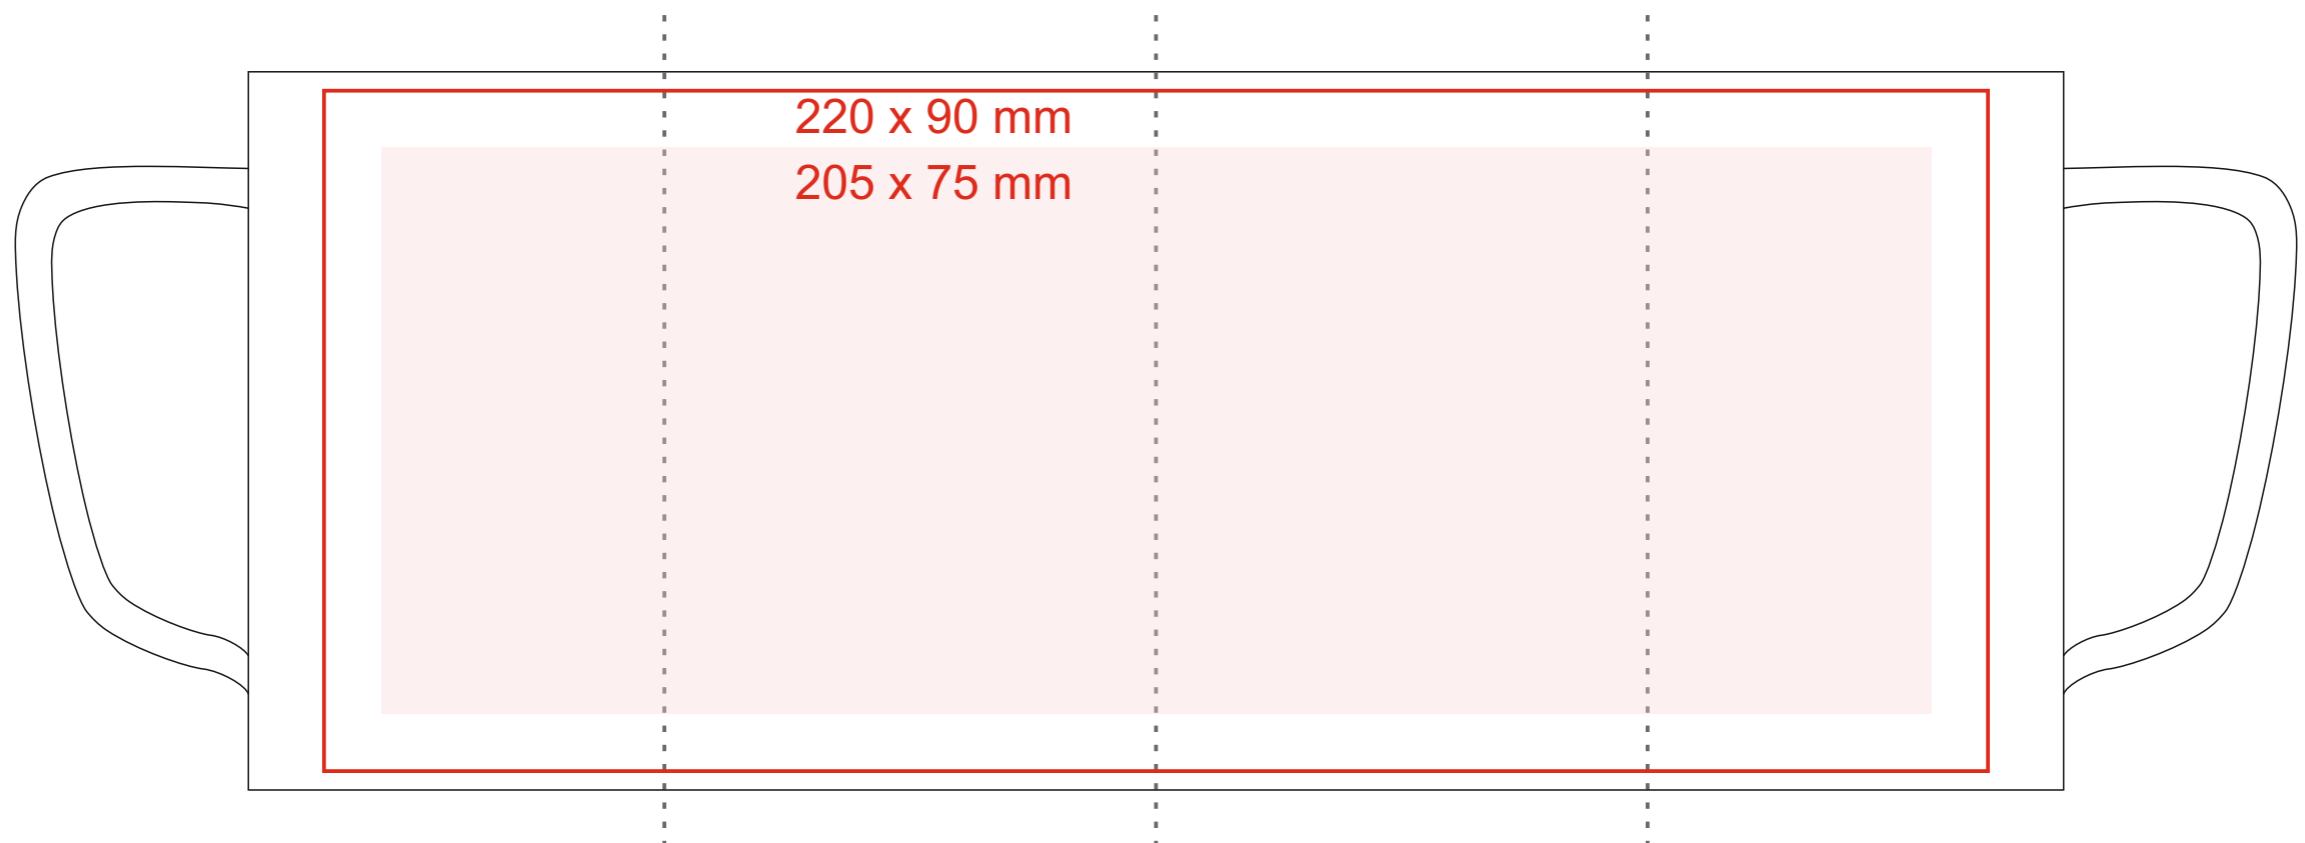

# M\_470 Tommy art

310 ml / h: 95 mm / Ø 83 mm

[How to prepare print material](#)

meaning

- Sublimation printing, digital quality (maximum area printing)
- Sublimation printing, project with small elements (safe area printing for small elements and texts)