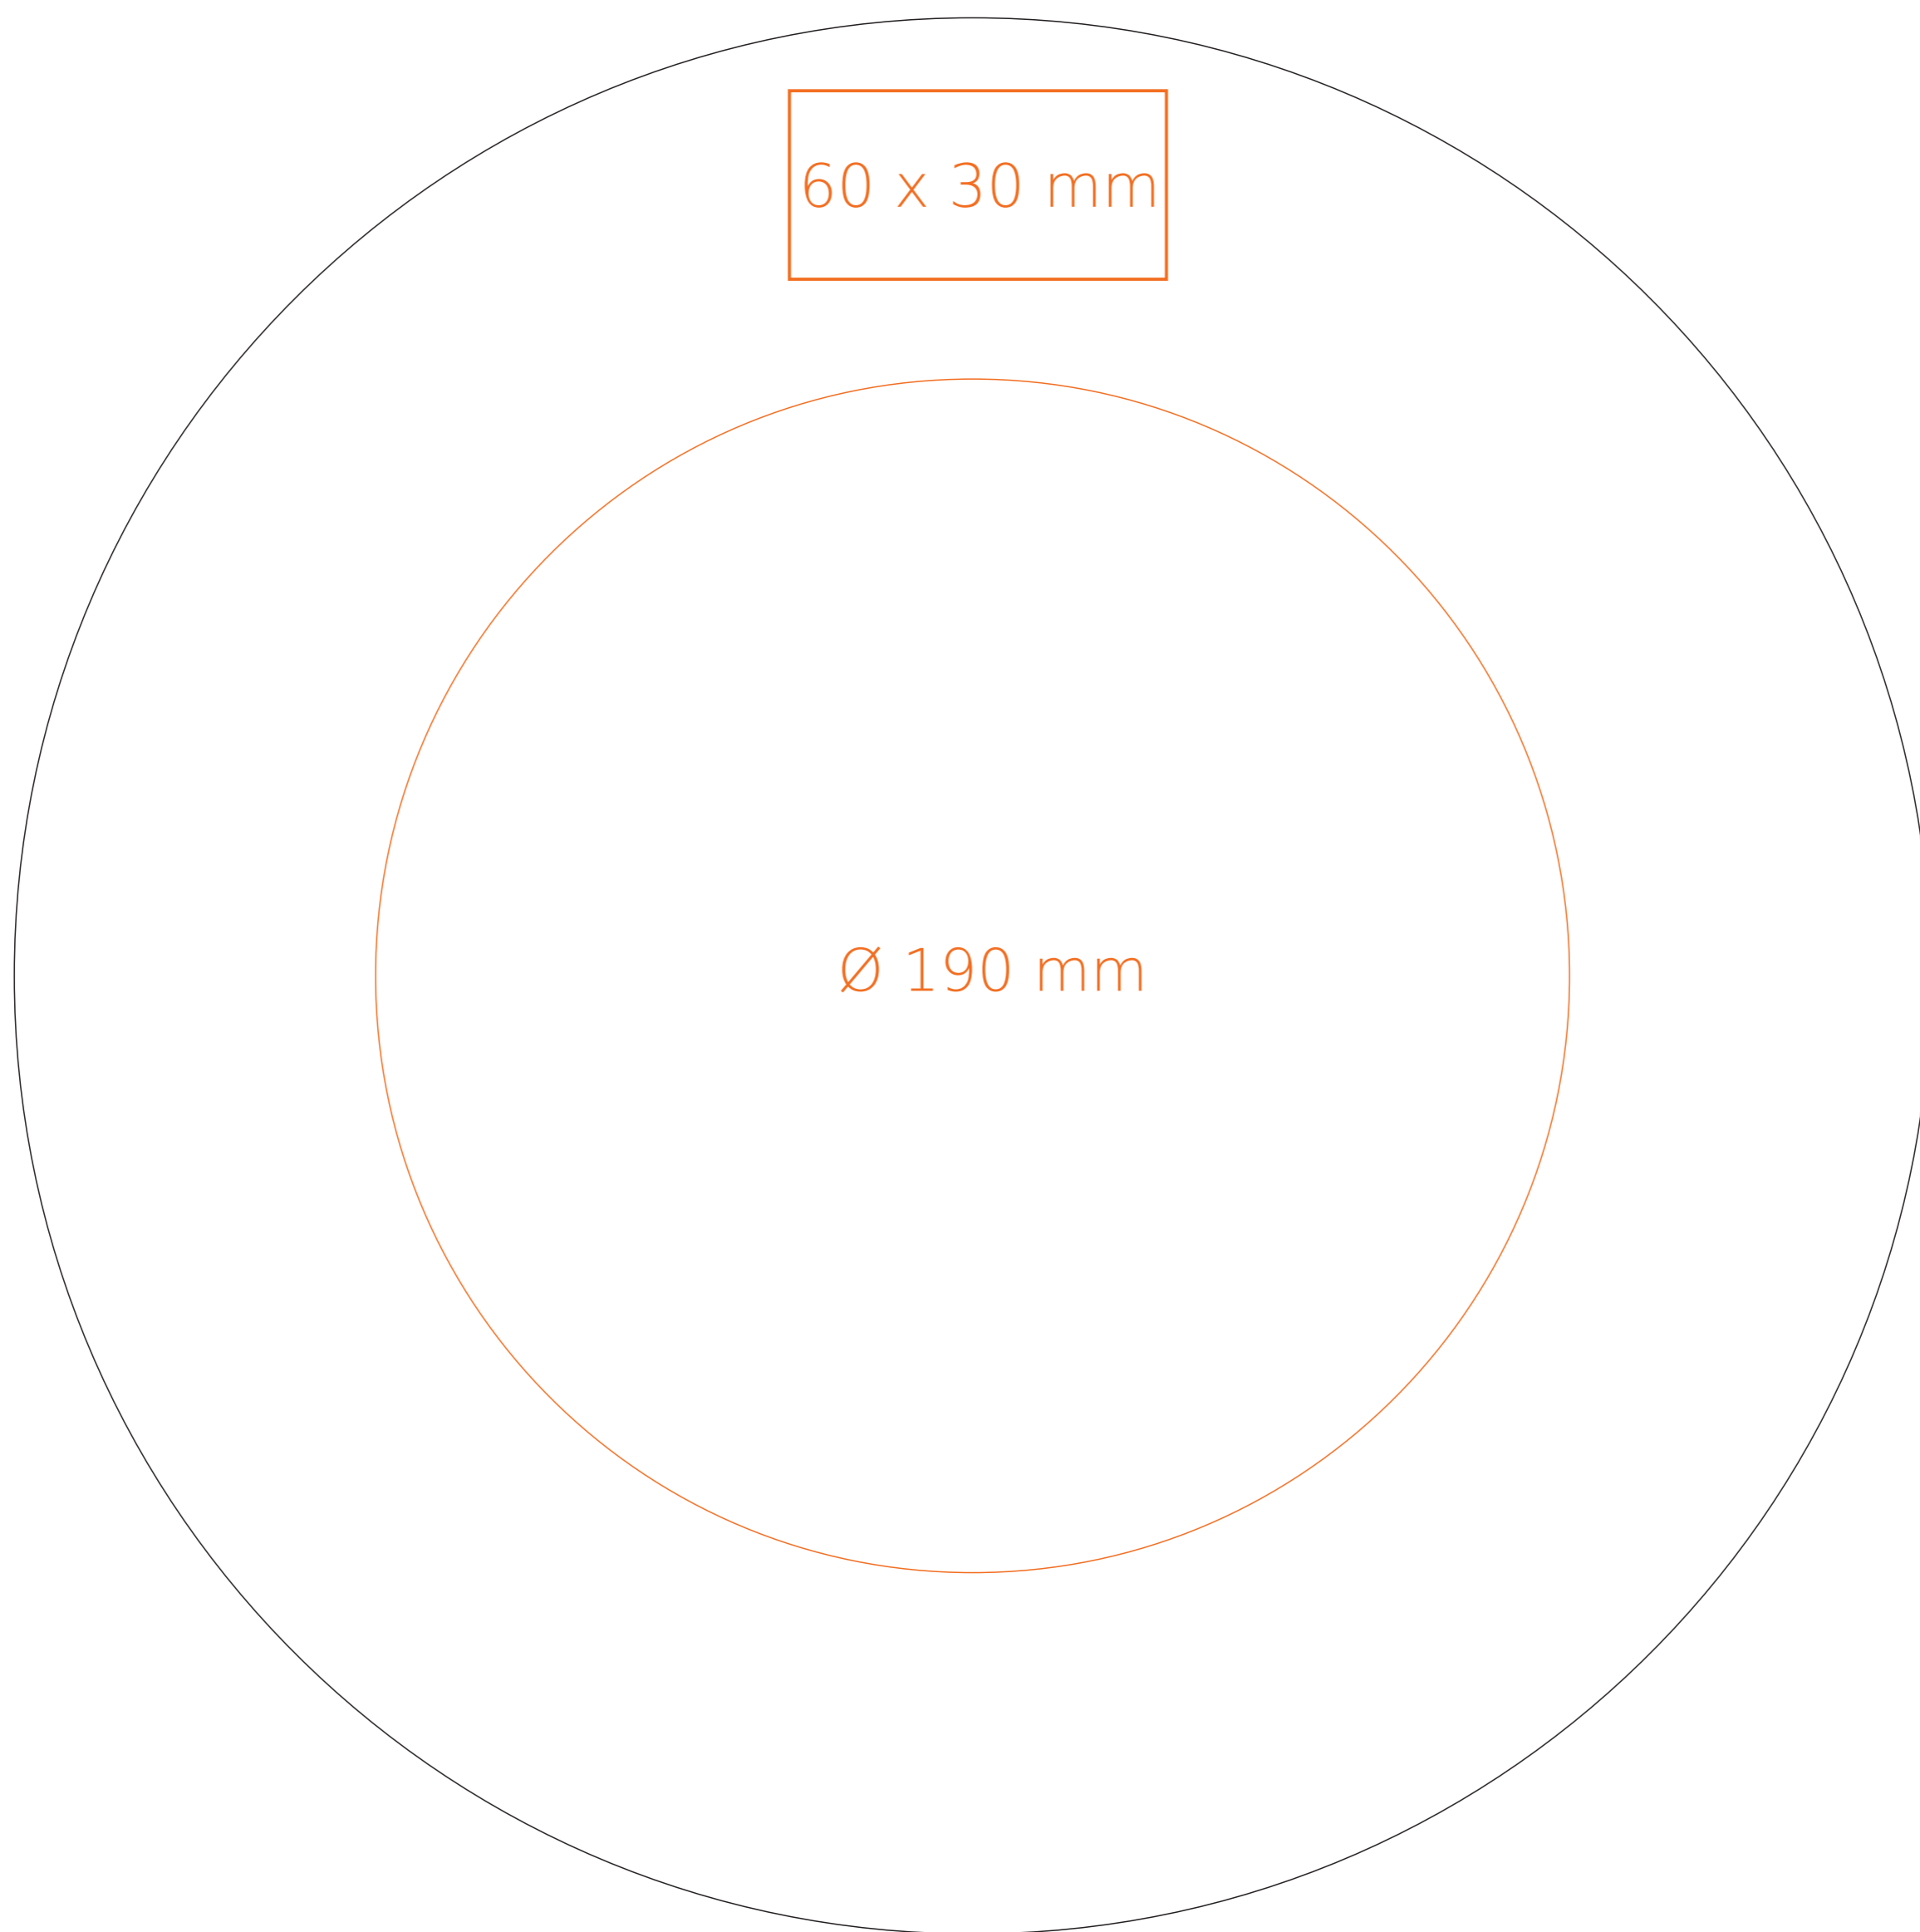

S319

Pizza King

Ø 305 mm

Imprint on the bottom outside - Ø 150 mm

*In the case of projects for transfer print running outside of the standard print area, please contact our sales department.

[How to prepare print material](#)

meaning

- Transfer Print
- Sensitive Touch